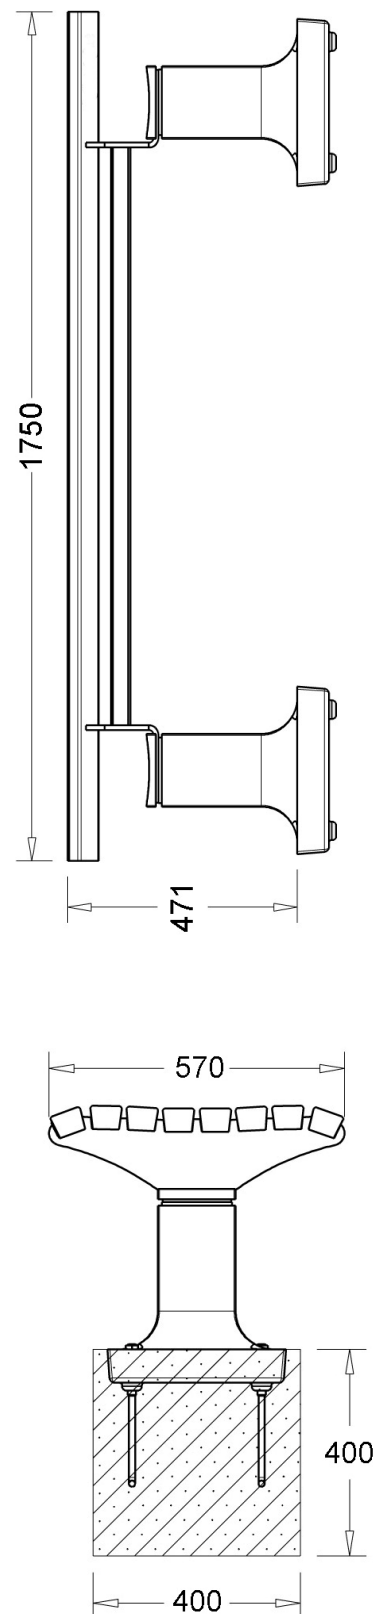

GOLDEN MILE BENCH

Metal Art Limited
Street & Park Furniture

DESCRIPTION

The heavy duty Golden Mile bench is surface mounted on a cast iron base, with steel frame supporting eight hardwood slats contoured for comfort.

All metal components have a hard wearing and long lasting wet sprayed finish, available in the colour of choice.

SLAT DIMENSIONS

Section - 61 x 45mm shaped
Length - 1750mm

BASE DIMENSIONS

Mounting Tray: 345mm square

SLAT MATERIAL

- ☐ Timber oiled (Eucalyptus Saligna)
- ☐ Mahogany stain (Eucalyptus Saligna)

Metal Art Ltd

51 Port Road, Seaview
Wellington, New Zealand
Ph +64 4 939-6666
Fax +64 4 939-6696
info@metalart.co.nz
www.metalart.co.nz